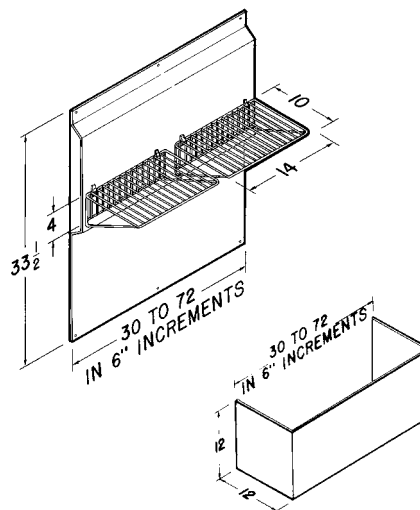

Options & Accessories

Options Selection Table

WIDTH	RM60000 & 64000 BACKSPASH	RM60000 SERIES SOFFIT CHIMNEY			64000 BAFFLE FILTERS	RM60000 BAFFLE FILTERS
	STAINLESS STEEL	STAINLESS STEEL	WHITE	BLACK	STAINLESS STEEL	STAINLESS STEEL
30"	RMP3004*	RMN3004	RMN3001	RMN3023	RBF30	RBF6030
36"	RMP3604*	RMN3604	RMN3601	RMN3623	RBF36	RBF6036
42"	RMP4204*	RMN4204	RMN4201	RMN4223	RBF42	RBF6042
48"	RMP4804*	RMN4804	RMN4801	RMN4823	RBF48	RBF6048
54"	RMP5404	RMN5404	—	—	NA	RBF6054
60"	RMP6004	RMN6004	—	—	NA	RBF6060
66"	RMP6604	RMN6604	—	—	NA	RBF6066
72"	RMP7204	RMN7204	—	—	NA	RBF6072

* Works with 64000 Series.

RM60000 Series